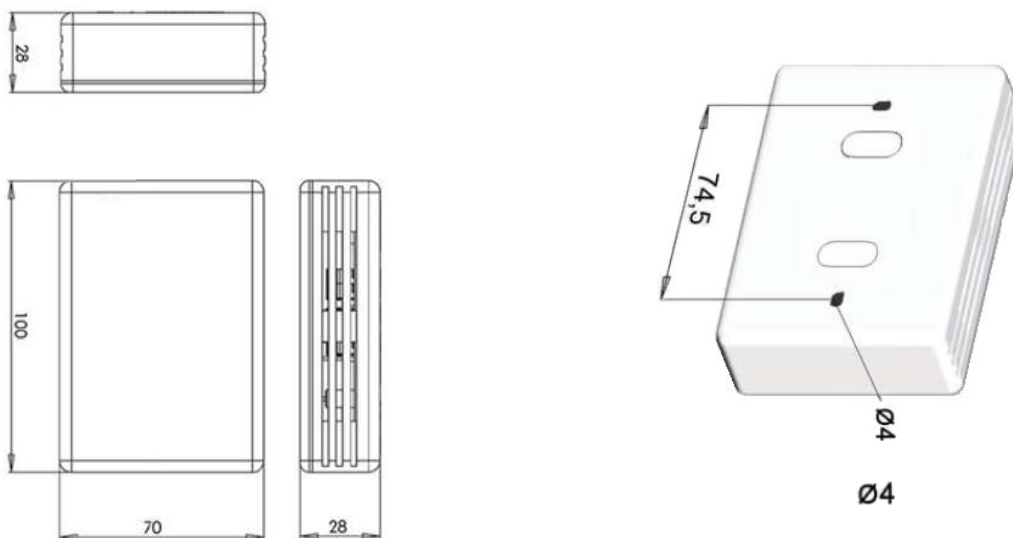

2. Dimensions

Figure 2.1 Device dimensions in mm and back view with fixing holes

3. Technical Features

| | |
|------------------------------|---|
| Enclosure | ABS (UL 94 V-0). 2,5 mm thickness |
| Dimensions | 70 x 100 x 28 mm |
| Weight | 100g |
| Colour | White |
| AC connector | 14V, 110mA typical |
| Power supply | 12DCV, 100mA |
| Radio Parameters | RF Frequency range: 2412 to 2484 MHz Output power (typical): 14/20 dBm |
| Mounting | Wall |
| LED indicators | 1 x Device status |
| Operating Temperature | From 0°C to 40°C |
| Operating humidity | <93% HR, no condensation |
| Stock humidity | <93% HR, no condensation |
| RoHS conformity | Compliant with RoHS2 directive (2011/65/CE). |