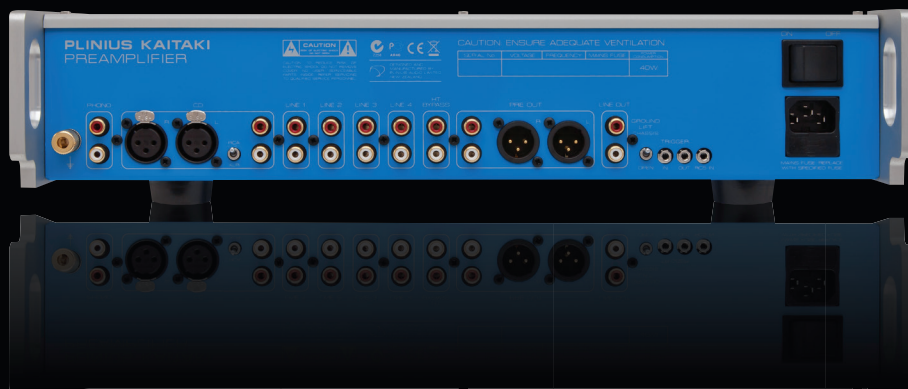

KAITAKI

Preamplifier

A modest yet versatile preamplifier, the Kaitaki sets a new benchmark for separates in the Plinius range.

While its aesthetic is designed to complement the P10 Power Amplifier, technically the Kaitaki will suit the more influential power amplifiers such as the SA-103 and even the SA-Reference.

A useful array of inputs and outputs means the Kaitaki

can operate in a variety of music systems – from CDs or digital networked players in a traditional two channel environment, through to home theatre system integration.

The inclusion of a Line Out feature enables the Kaitaki to be connected to recording units,

headphone amplifiers or other accessories to fit any lifestyle.

Operation of all of the Kaitaki's features can be conducted via the front panel layout, as well as through using the comprehensive and distinctive Plinius styled remote.

Full function remote control

Available in black or silver

DIMENSIONS

Height: 105mm 4"

Width: 450mm 17.75"

Depth: 400mm 15.75"

Weight: 9kg 20lbs

PLINIUS